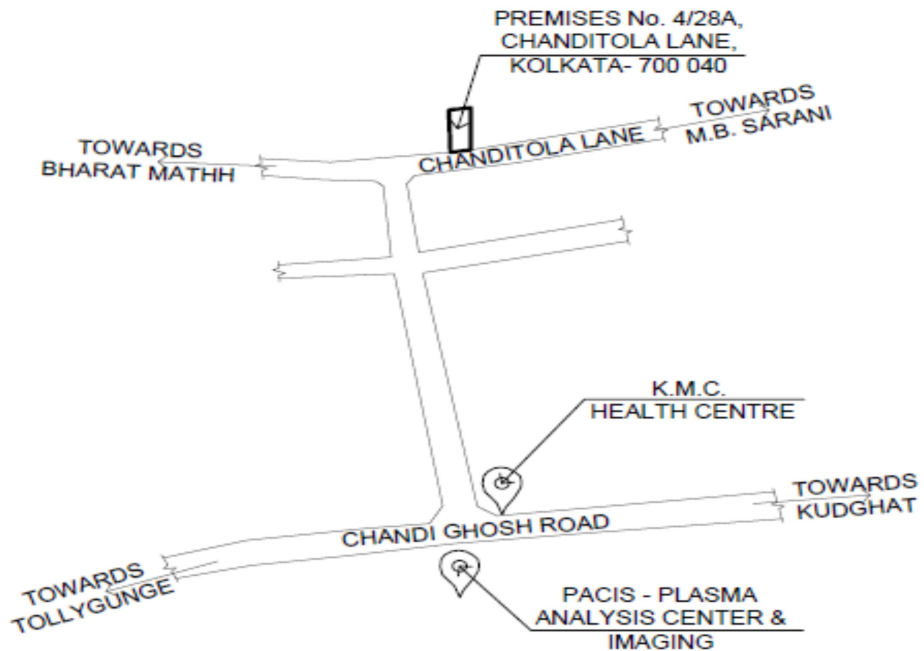

LOCATION MAP: KEY PLAN

NAME OF PROJECT: "DELTA ENCLAVE"

ADDRESS: 4/28A, Chanditala Lane, P.O. & P.S. – Regent Park, Ward No. 97 of Borough – X of KMC, Kolkata – 700040, WB, India.

LATITUDE: 22.4868, LONGITUDE: 88.3477

KEY PLAN
SCALE - 1:4000

DELTA & CO.
Subrata Samajpati
Proprietor